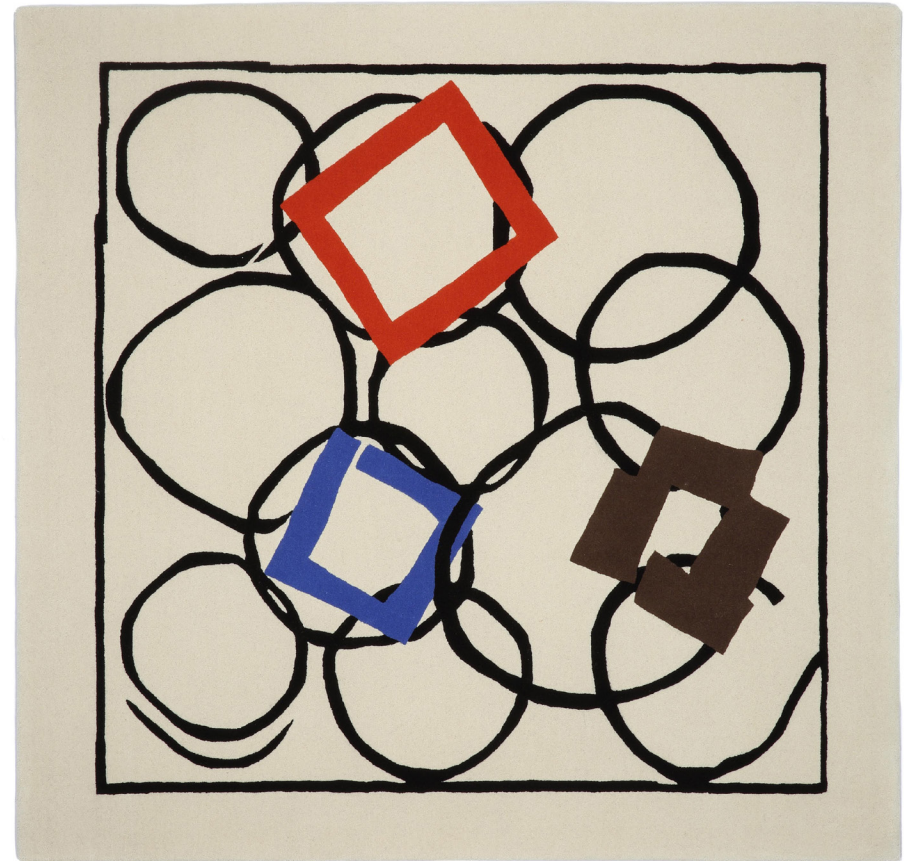

SQUARES IN ORBIT

SANDRA BLOW

SIZE

1.75 x 1.70m

WEAVE

Hand Tufted

MATERIALS

Millspun Wool

All rugs are produced with the relevant institution estate or artist, closely involved in the whole process to ensure that the end result is as faithful to the original work as possible, the same as producing a limited edition print.

LONDON
585 Kings Road,
LONDON, SW6 2EH
Tel: 0207 349 0888
info@cfarr.co.uk

LOS ANGELES
748 N. La Cienega Boulevard
Los Angeles CA 90069
Tel: 310 967 0064
info@christopherfarr.com