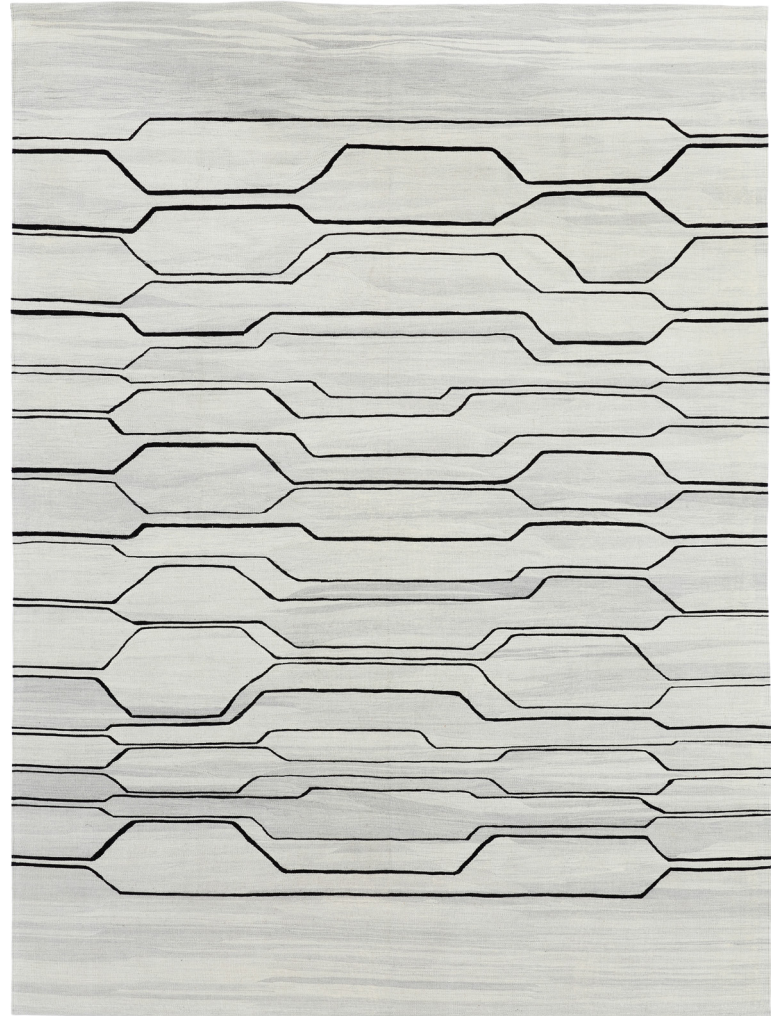

USHAK

MATTHEW HILTON

SIZE

2.75 x 3.66m

WEAVE

Handwoven Flatweave

MATERIALS

Handspun Wool

Can be produced to colour, material, size and weave specifications.

LONDON
585 Kings Road,
LONDON, SW6 2EH
Tel: 0207 349 0888
info@cfarr.co.uk

LOS ANGELES
748 N. La Cienega Boulevard
Los Angeles CA 90069
Tel: 310 967 0064
info@christopherfarr.com