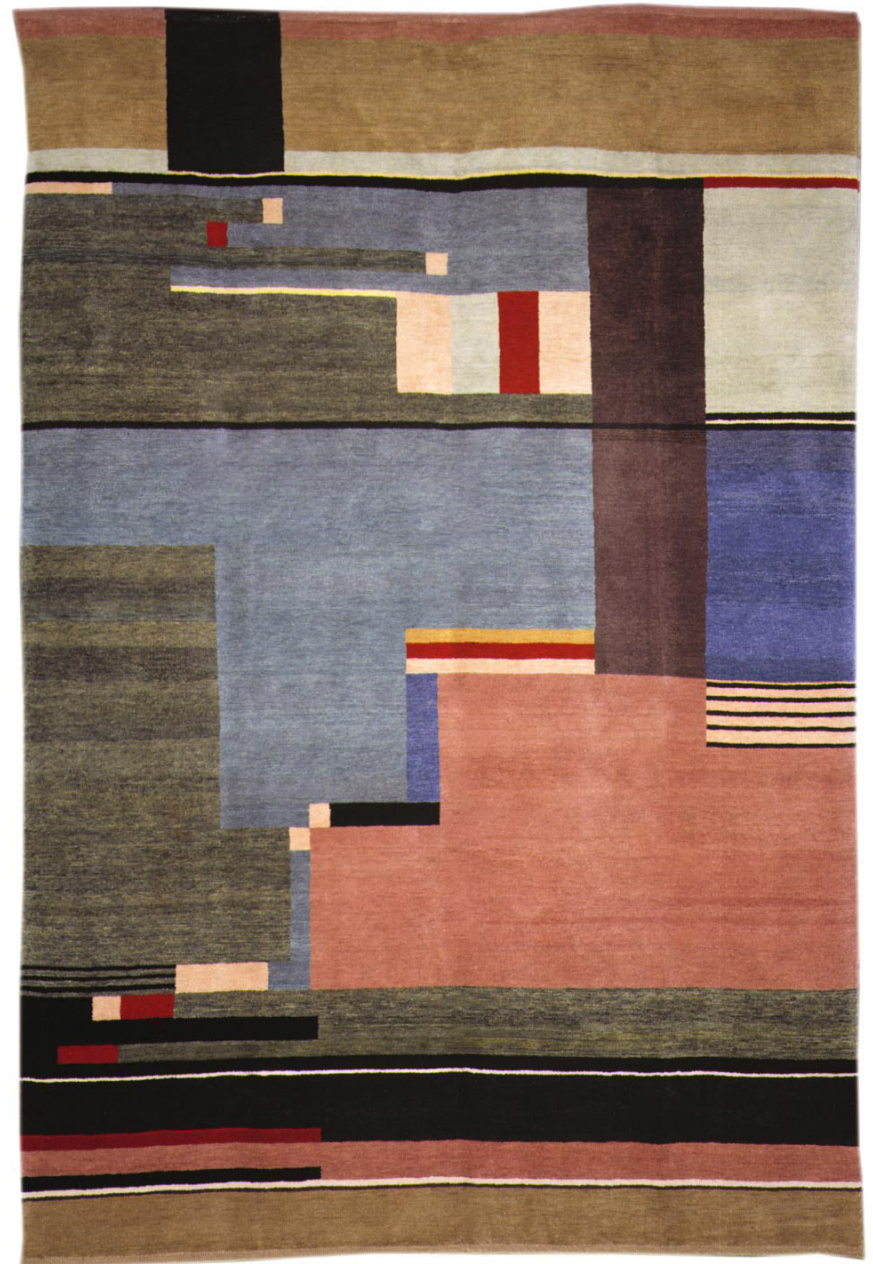

PLATE 208

GUNTA STÖLZL

SIZE

9' x 11'8" (2.74 x 3.56 m)

WEAVE

Hand Tufted

MATERIALS

Handspun Wool

Produced in a limited edition of 15.

LONDON

Unit 32-33 Chelsea Wharf
15 Lots Road London SW10 0QJ
Tel: 0207 349 0888
info@cfarr.co.uk

LOS ANGELES

748 N. La Cienega Boulevard
Los Angeles CA 90069
Tel: 310 967 0064
info@christopherfarr.com