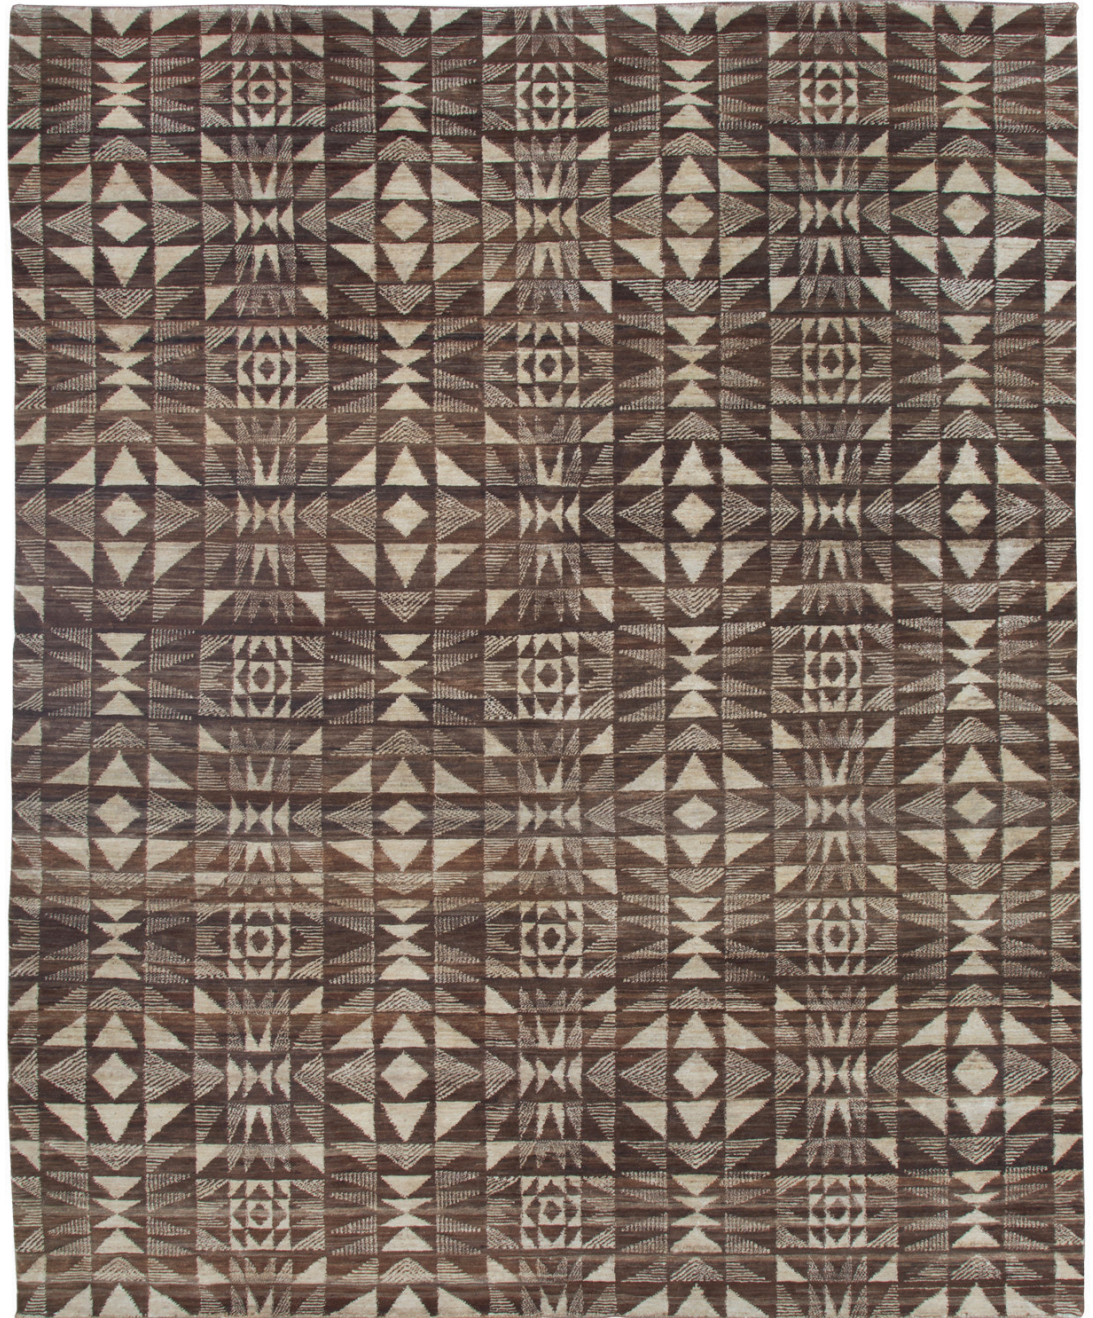

KALEIDOSCOPE JUTE

BY COMMUNE

SIZE

8' x 10' (2.44 x 3.05 m)

WEAVE

Hand Knotted

MATERIALS

Cut Jute

Can be produced to colour, material, size and weave specifications.

LONDON

Unit 32-33 Chelsea Wharf
15 Lots Road London SW10 0QJ
Tel: 0207 349 0888
info@cfarr.co.uk

LOS ANGELES

748 N. La Cienega Boulevard
Los Angeles CA 90069
Tel: 310 967 0064
info@christopherfarr.com