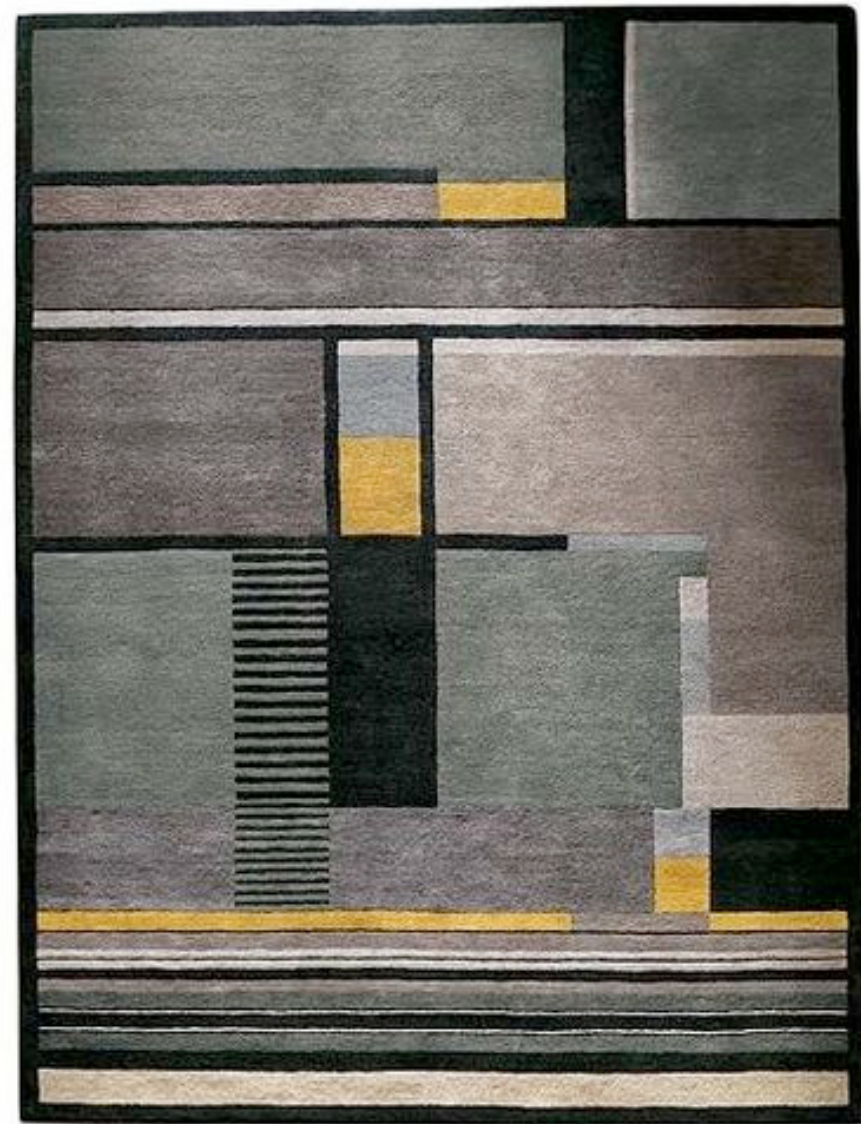

PLATE 106

GUNTA STÖLZL

SIZE

9' x 11'8" (2.74 x 3.56 m)

WEAVE

Hand Tufted

MATERIALS

Handspun Wool

Produced in a limited edition of 15.

LONDON

Unit 32-33 Chelsea Wharf
15 Lots Road London SW10 0QJ
Tel: 0207 349 0888
info@cfarr.co.uk

LOS ANGELES

748 N. La Cienega Boulevard
Los Angeles CA 90069
Tel: 310 967 0064
info@christopherfarr.com