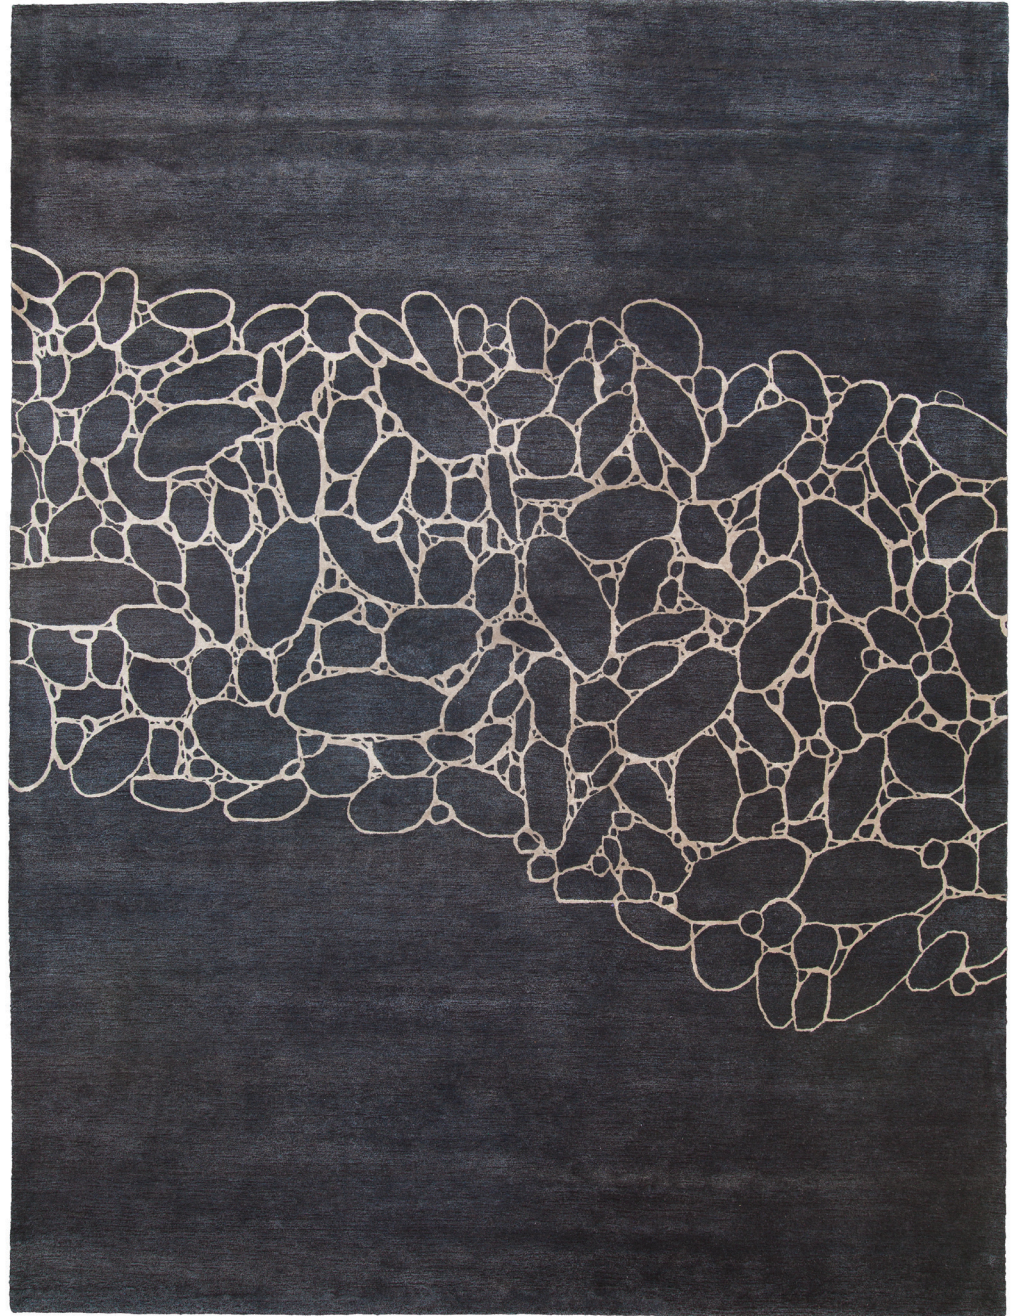

OVER THE RIVER

MELISSA KIRKPATRICK

SIZE

10' x 13' (3.05 x 3.96 m)

WEAVE

Hand Tufted

MATERIALS

Handspun Wool and Viscose

Can be produced to colour, material, size and weave specifications.

LONDON

Unit 32-33 Chelsea Wharf
15 Lots Road London SW10 0QJ
Tel: 0207 349 0888
info@cfarr.co.uk

LOS ANGELES

748 N. La Cienega Boulevard
Los Angeles CA 90069
Tel: 310 967 0064
info@christopherfarr.com